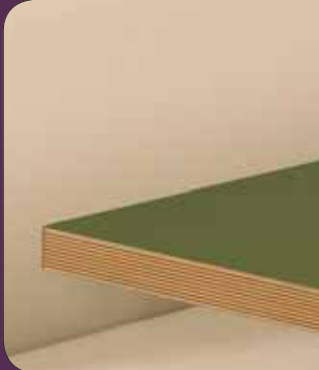

EMS 57530

Mixed Sources
Product group from well-managed
forests and other controlled sources.

Cert. no. SSG-COC-1582
www.fsc.org
© 1996 Forest Stewardship Council

Dot & Dash Cafe

DDC126S/CR/LAM/T
1200mm x 600mm Table
Cream Exopy Painted Frame
Laminated Top with Timber Edge Banding

DDC-1/C/CR
C Band Vinyl Fabric
Cream Exopy Painted Frame

DDC-2/C/CR/T
C Band Vinyl Fabric
Cream Exopy Painted Frame
Timber Edge Banding Separator

Optional metal round tube legs or square tube legs, manufactured to the highest quality for maximum stability.