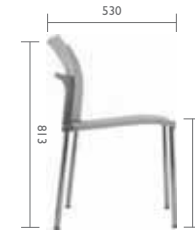

Frodo

FRO/CHR/NB-GH
Chrome frame
Nile Blue (NB)
with Gray handle

FRO/CHR/CR-GH
Chrome frame
Cream (CR)
with Gray handle

FRO/CHR/AG-GH
Chrome frame
Apple Green (AG)
with Gray handle

Simple, yet stylish joint structure of chrome-plated steel tube and integrated rear handle emphasize a modern feel

Under-seat bumpers prevent surface scratches on the polypropylene shell when chairs are stacked

Beautifully moulded ABS rear handle makes Frodo easy to carry around and also allows to hang personal items for added convenience